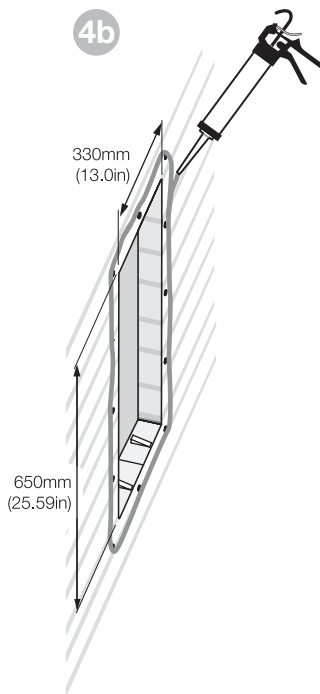

Bowers & Wilkins

Custom Installation

AVAILABLE AT  
DIGITAL CINEMA

BB LCR7

4a

4b

4c

4d