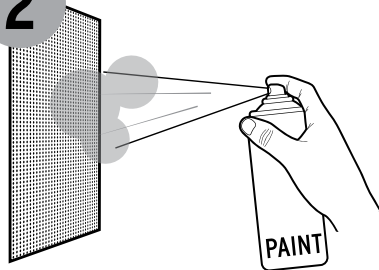

PAINTING

PEINDRE PINTAR MALEN PINTAR VERNICE 油漆

1

2

PEINDRE PINTAR MALEN PINTAR VERNICE 油漆

3

AIR AIRE LUFT AR ARIA 空气

4