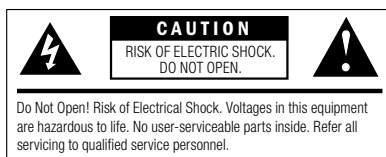

The exclamation point, within an equilateral triangle, is intended to alert the user to the presence of important operating and maintenance (servicing) instructions in the literature accompanying the product.

The lightning flash with arrowhead symbol within an equilateral triangle, is intended to alert the user to the presence of uninsulated "dangerous voltage" within the product's enclosure that may be of sufficient magnitude to constitute a risk of electrical shock to persons.

WARNING: To reduce the risk of fire or electrical shock, do not expose this apparatus to rain or moisture.

WARNING: No naked flame sources – such as candles – should be placed on the product.

EU COMPLIANCE INFORMATION:

Eligible to bear the CE mark, Conforms to European Union EMC Directive 2004/108/EC.

WEEE NOTICE

Note: This mark applies only to countries within the European Union (EU) and Norway.

This appliance is labeled in accordance with European Directive 2002/96/EC concerning waste electrical and electronic equipment (WEEE). This label indicates that this product should not be disposed of with household waste. It should be deposited at an appropriate facility to enable recovery and recycling.