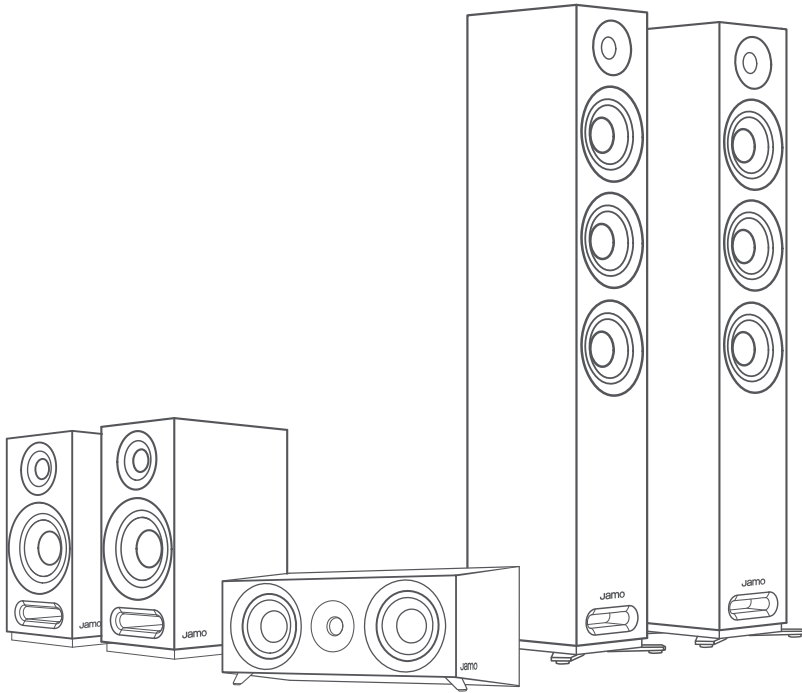

DIGITAL
CINEMA

AVAILABLE AT
DIGITAL CINEMA

Studio 8 Series

	Note! Bemærk! Achtung!	A noter Attention! Obs!	¡Atención! Attenzione! Atenção!	Huomaa! 注意! Προσοχή!	Внимание! Megjegyzés! Uwaga!	Dikkat! Upozornění! Pozor!	Opomba! 注意! ملاحظة!
	Wrong Forkert Falsch!	Faux Fout! Fel!	¡Incorrecto! Sbagliato! Errado!	Väärin! 错误! Λάθος!	Неправильно! Hibás! Nieprawidłowo!	Yanlış! Spatně! Nesprávne!	Нарочно! 間違い! خطأ!
	Correct Korrekt Richtig!	Vrai Goed! Rätt!	¡Correcto! Giusto! Correto!	Oikein! 正确! Σωστό!	Правильно! Megfelelő! Prawidłowo!	Doğru! Správně! Správne!	Pravilno! 正しい! صحيح!
	Listen Lyt Hören!	Ecoutez! Luister! Lyssna!	¡Escuche! Ascoltare! Ouçá!	Kuuntele! 傾听! Ακούστε!	Слушайте! Hallgassa meg! Sluchaj!	Dinle! Poslouchejte! Počúvajte!	Poslušajte! 聴取! استمع!