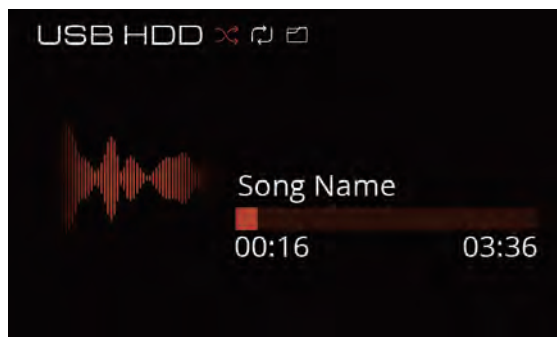

CONFIDENTIAL. SHARED UNDER NDA. NOT FOR PUBLIC DOMAIN.

INTERACTIVE GUI

CD Playback Display

USB Playback Display

Settings / Auto Source Select

Settings / Display Options

Brightness Adjustment

Audiolab Display Option