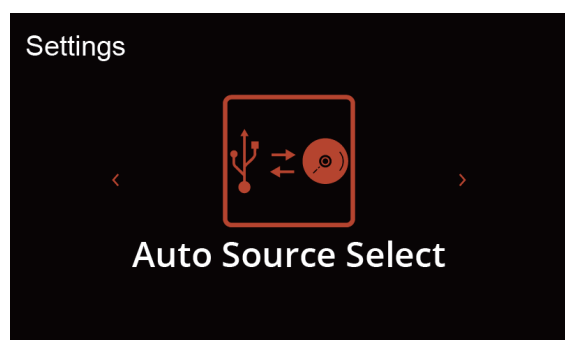

CONFIDENTIAL. SHARED UNDER NDA. NOT FOR PUBLIC DOMAIN.

INTERACTIVE GUI

CD Playback Display

USB Playback Display

Settings / Auto Source Select

Settings / Display Options

Brightness Adjustment

Audiolab Display Option