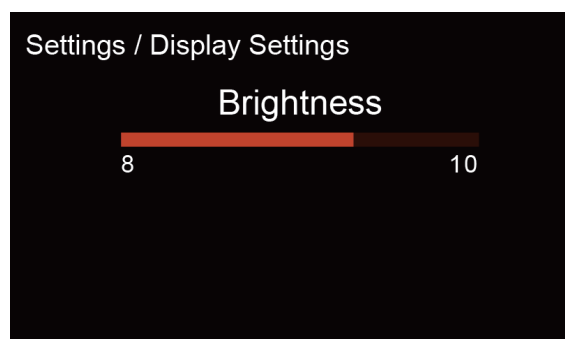

CONFIDENTIAL. SHARED UNDER NDA. NOT FOR PUBLIC DOMAIN.

INTERACTIVE GUI

CD Playback Display

USB Playback Display

Settings / Auto Source Select

Settings / Display Options

Brightness Adjustment

Audiolab Display Option