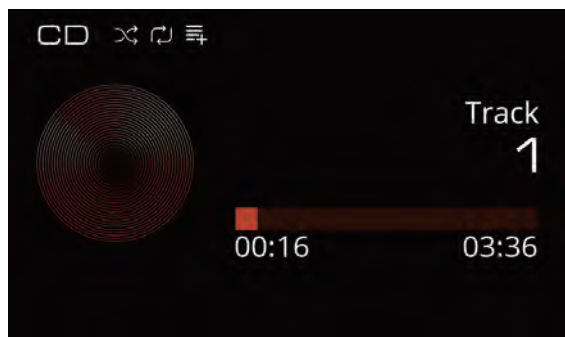

INTERACTIVE GUI

CD Playback Display