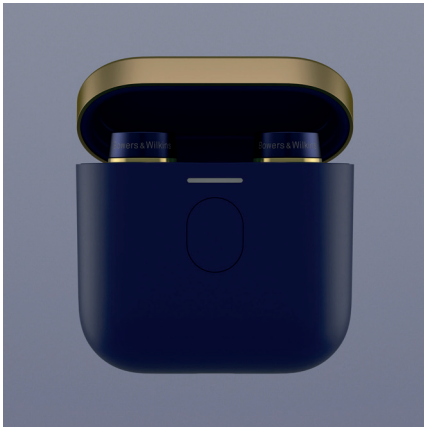

HEAR TRUE.

Introducing the new Pi7 S2
True Wireless Headphones.

**DIGITAL
CINEMA**

**AVAILABLE AT
DIGITAL CINEMA**

TECHNICAL INFORMATION

Technical Features

True 24-bit audio connection
 2-way drive unit design
 High performance DSP
 Bluetooth 5.0 with aptX™ Adaptive technology
 Adaptive Active Noise Cancelling
 Audio retransmission from charging case
 Wireless and USB-C charging
 Fast charging support

Wearing Style

In-ear noise cancelling True Wireless Headphones

Bluetooth Codecs

aptX™ Adaptive
 aptX™ HD
 aptX™ Classic
 AAC
 SBC

Bluetooth Profiles

A2DP v1.3.1
 AVRCP v1.6.1
 HFP v1.7.1
 HSP v1.2
 BLE GATT (Generic Attribute Profile)

Dimensions (Charge Case)

61 mm (w) x 28 mm (d) x 56 mm (h)

Weight

Earbuds: 7 g (each earbud)
 Charging case: 47 g

Finishes

Canvas White
 Satin Black
 Midnight Blue