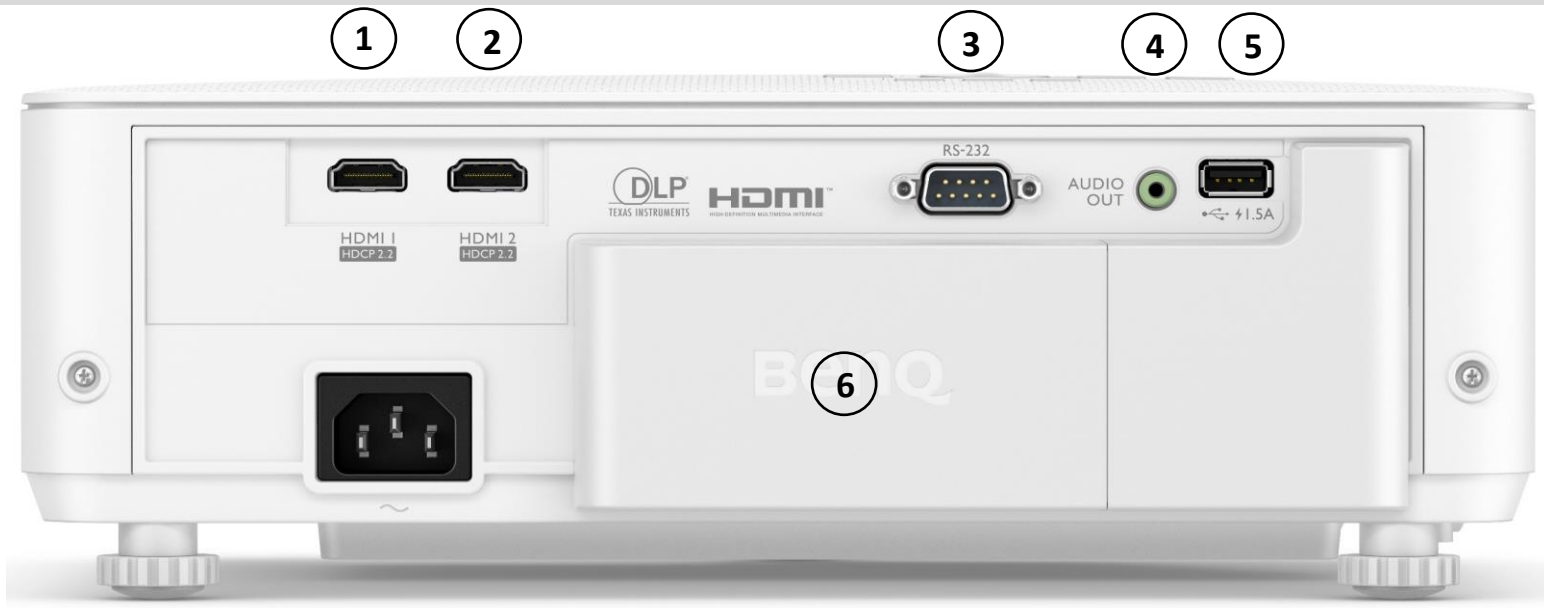

**Power**

Power Consumption(Max/Normal/Eco)	380W/310W/215W
Standby Power Consumption	< 0.5W Max. at 100 ~ 240VAC
Power Supply	VAC 100 ~ 240 (50/60Hz)

**Dimension and Weight**

Product Dimensions (WxHxD)	312mm x 110mm x 246mm (w/ adjustment feet)
Product Weight	3.1kg

\*\*\*In 3D Mode:

Resolution is 1920x1080 in 3D Mode.

Connectivity

No	I/O Name	Quantity
1	HDMI (2.0b, HDCP2.2)	1
2	HDMI (2.0b, HDCP2.2) - (support Audio Return Channel)	1
3	RS232 In (D-sub 9pin, male)	1
4	Audio Out (mini jack)	1
5	USB Type A(1.5A power)	1
6	Hidden Space for ATV dongle	
	- HDMI (2.0b, HDCP2.2)	1
	- micro USB cable (5V/1.5A power)	1
7	Kensington anti-theft lock slot	1
8	IR Receiver (Front & Top)	2