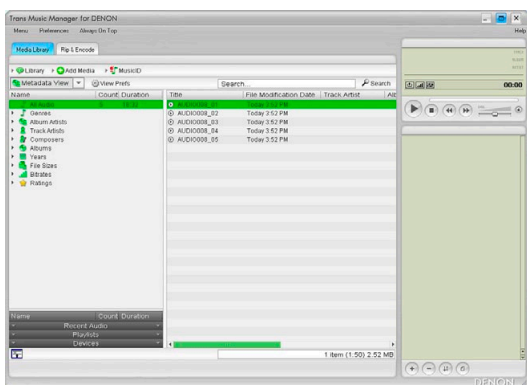

[Required System]

OS: Microsoft® Windows® Vista/XP/2000

[Language]

ENGLISH, DEUTSCH, FRANCAIS

Main Specifications

Drive system	Belt Drive Motor
Motor	DC Servo Motor
Speed	33-1/3, 45 rpm
Wow & flutter	0.15 % (WRMS)
Tonearm	
Type	Dynamically Balance type, Straight Tonearm
Cartridge	
Type	MM
Replaceable stylus number	DSN-84
Output Voltage	
With equalizer OFF	2.5 mV
With equalizer ON	150 mV
Digital recording media	USB memory (Mass Storage Class)
Digital recording file type	MP3, 192 kbps
Power supply	AC 230 V, 50 Hz
Power consumption	
	12 W
Dimensions (W x H x D)	
Dust cover closed	360 x 98 x 358 mm
Max., Dust cover opened	360 x 415 x 363 mm
Weight	3.2 kg

EAN

DP200USBBKE2	4582116360491
DP200USBSPE2	4582116360507

* Design and specifications are subject to change without notice.
* Trans Music Manager is a registered trademark of TRANSTECHNOLOGY, Inc.
* Gracenote® and CDDB® are registered trademarks of Gracenote, Inc.
* Windows Vista and the Windows logo are trademarks of the Microsoft group of companies.

Trans Music Manager

-Auto Splitter Function-

(Use Trans Music Manager to split tracks recorded from a record.)