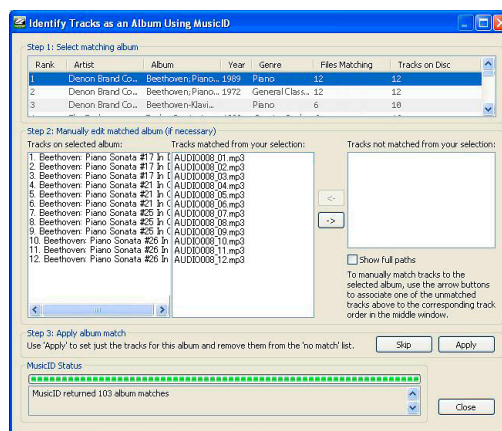

-MusicID Function-

(Use Trans Music Manager to retrieve music ID information such as track title, artist name, etc.)