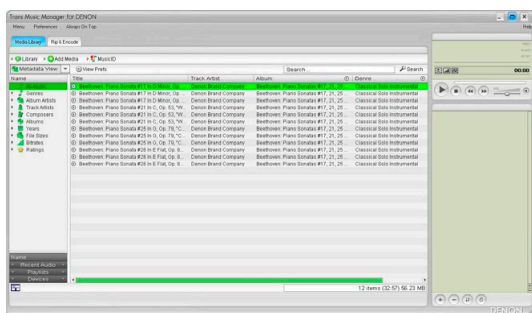

-Music Library-

(Use Trans Music Manager to save music ID information.)