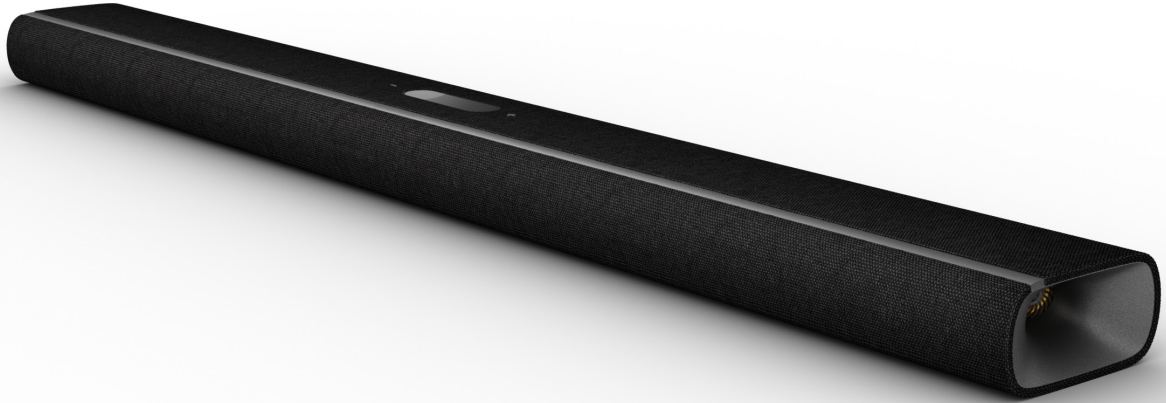

reddot winner 2021

Beautiful 3D sound that surrounds you.

Your music. Your movies. Your games. Now elevated to a whole new level. With MultiBeam™ technology and 11 drivers including 2 up-firing height channels for Dolby Atmos®, the Harman Kardon Citation MultiBeam 1100 soundbar delivers rich bass and immersive, cinematic 3D surround sound. The elegant design perfectly complements the beautiful sound. Intuitive controls, an HDMI eARC connection and automatic room calibration make set-up seamless. Enjoy HD-quality music from over 300 streaming services with AirPlay, Alexa Multi-Room Music and Chromecast built-in™. The soundbar is compatible with voice assistant-enabled speakers, allowing you to control your music with your voice. The Harman Kardon Citation MultiBeam 1100. It's not just sound. It's an experience.

Features

- ▶ 3D surround sound with Dolby Atmos® and MultiBeam™
- ▶ AirPlay, Alexa Multi-Room Music (MRM) and Chromecast built-in™
- ▶ Distinguished design
- ▶ Smart dialogue enhancement with Harman PureVoice technology
- ▶ All-in-one sound system
- ▶ Sound calibration
- ▶ Wireless Bluetooth™ streaming
- ▶ HDMI eARC
- ▶ Ultra HD 4K pass-through with Dolby Vision™
- ▶ Multi-functional LCD touch display
- ▶ Ready for multi-channel surround sound

**DIGITAL
CINEMA**

**AVAILABLE AT
DIGITAL CINEMA**

3D surround sound with Dolby Atmos® and MultiBeam™

Immerse yourself in your favorite music, movies and games with Dolby Atmos® and MultiBeam™ from a beautifully crafted soundbar. Up-firing height channels create a multi-dimensional surround sound experience and MultiBeam™ technology creates a wider soundstage all around you.

All-in-one sound system

Harman Kardon's world-class audio design ensures the Citation MultiBeam 1100 soundbar delivers deep, rich bass and thrilling acoustic effects from a single elegant unit with no additional components required.