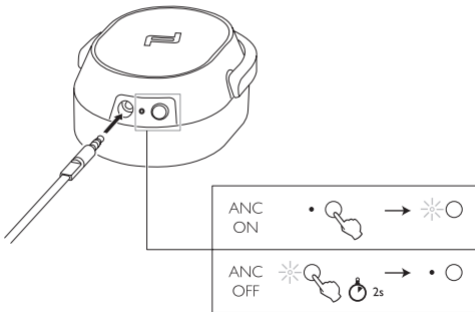

Controls and Connections

(DEU) Bedienelemente und Anschlüsse (FRA) Commandes et Connections

(SPA) Controles y conexiones (JPN) コントロール機器や接続ケーブルは

(CHI-T) 控制與連接 (CHI-S) 控制和连接 (KOR) 콘트롤과 연결

Specifications

Model	SPACE ONE
Drive units	40mm
Frequency Response	20-20kHz
Sensitivity	ANC OFF: 89± 3dB ANC ON: 93± 3dB
Impedance	32 Ohm
Maximum Input Power	30mW
Noise Attenuation	Up to -15dB
Connector	3.5/3.5mm
Battery type	AAA
Battery life	Up to 50 hours, typical alkaline
Dimension (H x W x D)	203 x 156 x 82mm (8.0 x 6.1 x 3.2 in.)
Weight	316g