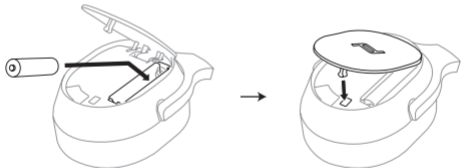

Controls and Connections

(DEU) Bedienelemente und Anschlüsse (FRA) Commandes et Connections

(SPA) Controles y conexiones (JPN) コントロール機器や接続ケーブルは

(CHI-T) 控制與連接 (CHI-S) 控制和连接 (KOR) 콘트롤과 연결

Specifications

Model	SPACE ONE
Drive units	40mm
Frequency Response	20-20kHz
Sensitivity	ANC OFF: 89± 3dB ANC ON: 93± 3dB
Impedance	32 Ohm
Maximum Input Power	30mW
Noise Attenuation	Up to -15dB
Connector	3.5/3.5mm
Battery type	AAA
Battery life	Up to 50 hours, typical alkaline
Dimension (H x W x D)	203 x 156 x 82mm (8.0 x 6.1 x 3.2 in.)
Weight	316g