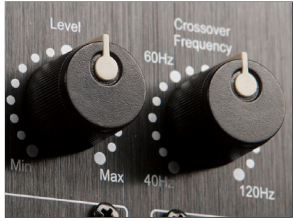

Bass you can Feel.

sub8 is a sealed box front-firing subwoofer offering 250W of powerful bass extension, perfect for music or home theater. A precise low-pass filter makes sub8 a perfect match with any Kanto speaker, allowing you to dial in the perfect cutoff frequency. Its 8" paper cone driver enables true sub-bass reproduction with low-end that has real weight. Phase adjustment, power saving auto-off and full L/R line level input round out this high-performance package.

**AVAILABLE
GLOSS
COLORS**

GLOSS
BLACK

GLOSS
WHITE

**AVAILABLE
MATTE
COLORS**

MATTE
BLACK

MATTE
GREY

MATTE
WHITE

CONTROLS

Every space is different. Precise dials for volume and cut-off frequency offer exacting, responsive control that lets you shape your bass to fit the unique character of your room.

STEREO INPUTS

Although designed to be a perfect match with Kanto speakers, sub8 features stereo inputs allowing use with any source. Anything from vintage stereo receivers to high-end amplifiers with stereo sub output can be connected, so you don't have to sacrifice quality for convenience.