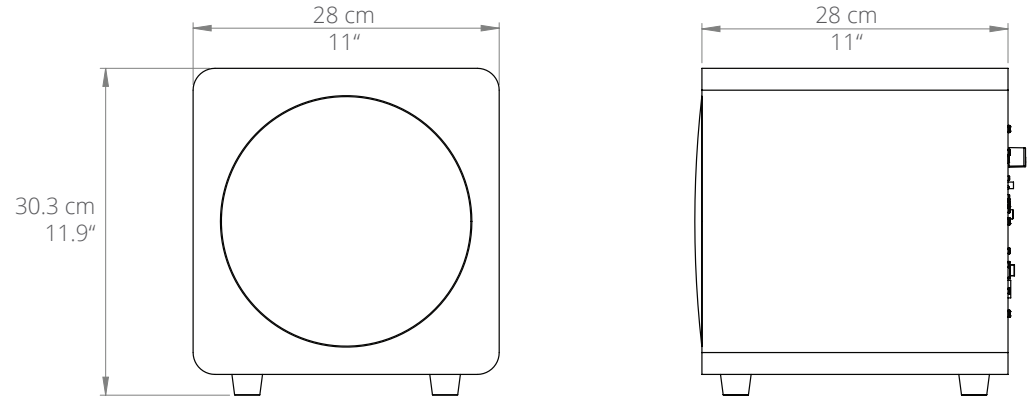

TECHNICAL ILLUSTRATIONS

WHAT'S IN THE BOX?