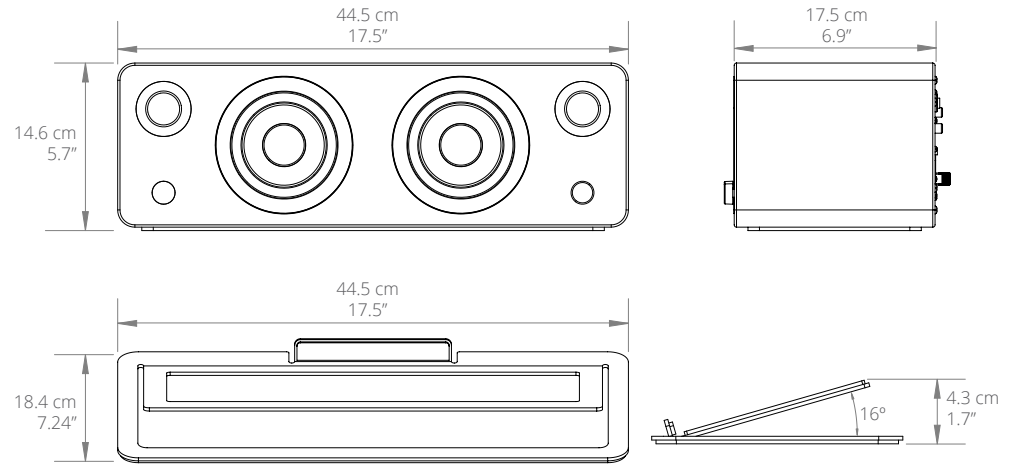

TECHNICAL ILLUSTRATIONS

WHAT'S IN THE BOX?

Qualcomm aptX is a product of Qualcomm Technologies International, Ltd.

Qualcomm is a trademark of Qualcomm Incorporated, registered in the United States and other countries, used with permission. aptX is a trademark of Qualcomm Technologies International, Ltd., registered in the United States and other countries, used with permission.