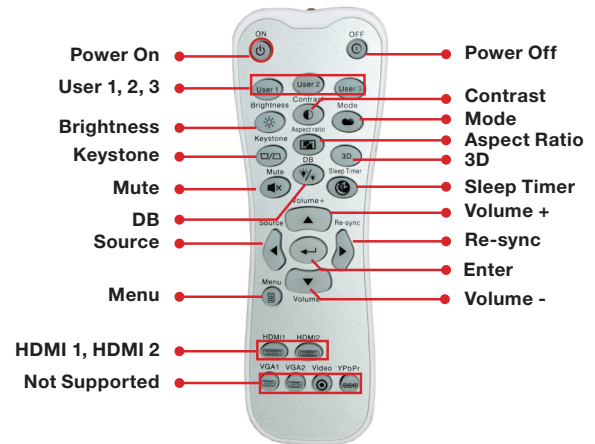

A pair of HDMI inputs and USB power provide easy connectivity to the latest HD video streaming devices and gaming consoles to the Optoma HD27e. The 1.1x zoom ensures flexible mounting and installation.

COMPATIBILITY SPECIFICATIONS

Computer Compatibility	FHD, HD, WXGA, UXGA, SXGA, XGA, SVGA, VGA, Mac
Video Input Compatibility	PAL (B, D, G, H, I, M, N, 576i/p), NTSC (M, 4.43/3.58 MHz, 480i/p), SECAM (B, D, G, K, K1, L) HD (1080i, 720p)
3D Compatibility†	Side-by-side: 1080i50 / 60, 720p50 / 60 Frame-pack: WUXGA24, 720p50 / 60 Over-under: WUXGA24, 720p50 / 60
Vertical Scan Rate	15 - 91kHz
Horizontal Scan Rate	25 - 85Hz (120Hz for 3D)
User Controls	Complete on-screen menu adjustment in 26 languages
I/O Connection Ports	2xHDMI, audio-out, 3D Sync port, 12V trigger, USB power
Loop Through (Audio)	Yes

PHYSICAL SPECIFICATIONS

Security	Security bar, Kensington lock, password protection
Weight	6.75 lbs.
Dimensions (W x H x D)	12.5" x 4.25" x 9.75"

- 1. HDMI1-In
- 2. HDMI2-In (MHL)
- 3. USB power
- 4. 3D Sync
- 5. 12V Out
- 6. Audio-Out
- 7. AC Power
- 8. Kensington™ Lock