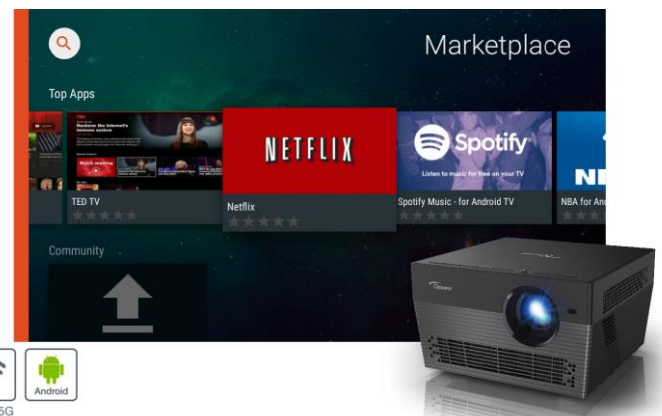

Audio Performance Worthy as a Centerpiece

The UHL55 delivers 360 degree, omnidirectional sound, suitable for any home environment. UHL55 is capable of decoding Dolby 5.1 surround sound or the audio can be passed through S/PDIF port and connect to your own surround system.

Smart Home

The Optoma UHL55 integrates with Amazon Alexa and Google Assistant voice control, to enable projection to fluidly align with speakers, screen, lighting and more in any smart home setting.

IFTTT

Simply use the IFTTT app to easily set up various smart appliances in the environment, including Optoma UHL55.

A world of entertainment

Access all your favorite media services and stream movies, TV shows and clips. With built in Android™ 4.4 you can download popular apps such as Netflix and YouTube. (Google Play Services not supported)