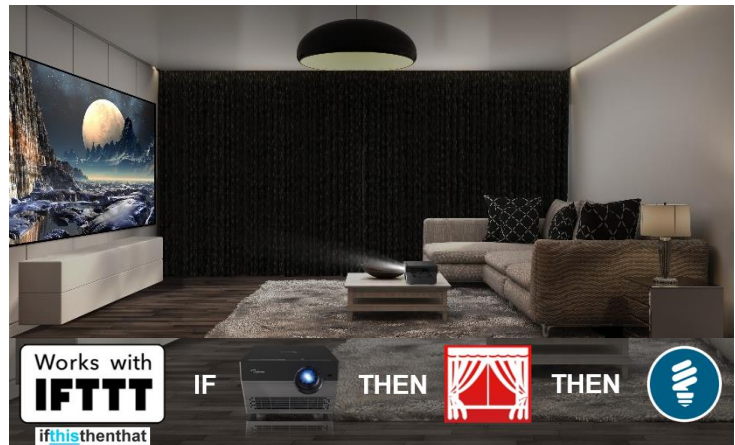

IFTTT

Simply use the IFTTT app to easily set up various smart appliances in the environment, including Optoma UHL55.