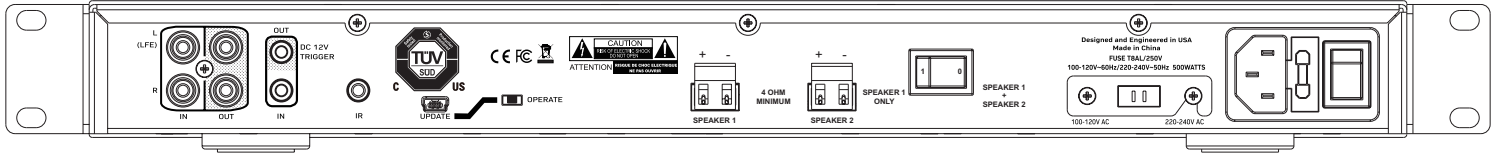

CustomSound™ CS 500W Digital Subwoofer Amplifier

DIGITAL **CINEMA** AVAILABLE AT **DIGITAL CINEMA**

This digital subwoofer amplifier delivers sufficient power for up to two PSB subwoofers. The built in digital signal processor (DSP) allows the installer to create several EQ settings as well as containing profiles tailored for PSB subwoofers. A built-in limiter circuit filters the incoming information and keeps it from driving the subwoofer beyond safe operating parameters. It can be powered up by several means including signal sensing and 12 volt trigger. A rack mount kit enables the subwoofer amplifier to be mounted into a 1U rack space.

The CS 500W gives the installer the necessary power and control to seamlessly blend subwoofers into any musical or theater environment.

- 500-Watt Digital Subwoofer Amplifier
- Drives two passive subwoofers simultaneously
- DSP implementation of EQ calibrated speaker profiles
- DSP profile adjustments (movies, music, flat)
- Terminal block speaker connector accommodates ten-gauge speaker cable
- IR in with up to 4 selectable IR channels
- Auto on/off or 12V trigger in
- Low level inputs/outputs
- 1U rack height
- Removable rack ears and feet included
- Switchable power supply
- Detachable power cord
- <0.5W standby power consumption
- Gross Dimensions: 16 7/8 x 1 3/4 x 8 1/8" (W x H x D)

CustomSound™ CS 500W

Digital Subwoofer Amplifier

Frequency Range		Size (W x H x D)	
Frequency Response	20-500Hz	Net W	16 7/8"
LF Cutoff -10dB	10Hz	Net H	1 3/4"
Output Power		Net D	8 1/8"
4 ohm	500 Watts RMS	Weight	
8 ohm	250 Watts RMS	Net	8.5 lb
EQ Adjustment		Features	
EQ Adjustment	Predefined EQ curves	Selectable EQ's For different models	
Finish		1U rack spacing	
Black		Shipping Dimensions	
		Net W	21" (535mm)
		Net H	5 4/5" (147mm)
		Net D	11 1/2" (292mm)
		Shipping Weight	10.4 lb (4.7kg)