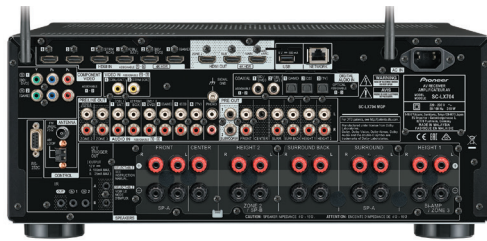

SC-LX704(B)/MGP