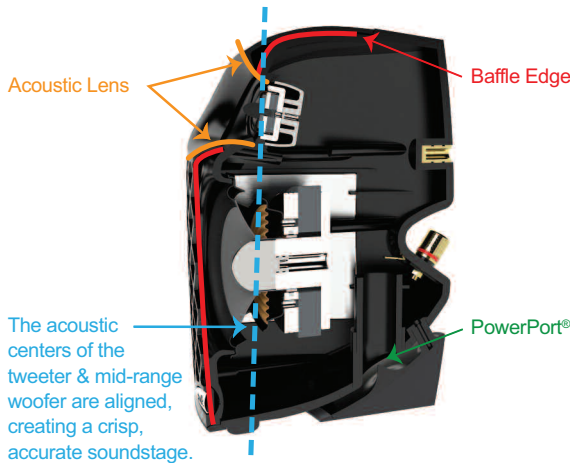

TL2 Satellite & Center Channel Features

- **Time Lens[™] Technology**—The acoustic centers of the tweeter and mid-bass driver are located in the same plane for superior imaging, while the acoustic lens incorporated in the grille smoothes the tweeter's frequency response. The TL Series creates imaging and frequency balance previously impossible in small, high performance satellite speakers.

- **PowerPort[®]** a patented Polk[®] technology, extends the low frequency mid-bass driver response as it decreases air turbulence, eliminates "port noise" and bass output losses up to 3 dB.
- **Steel-Plate Reinforced Curved Enclosure Design.** Non-parallel surfaces, combined with the extra-rigid steel plates, not only results in a stronger and acoustically inert enclosure, but also produces less audible coloration from internal surface resonances.
- **3/4" Silk Dome Tweeters** for crisp, clear imaging and smooth response that's never tiring.
- **3 1/4" Composite Injection Molded Cones With Dynamic Balance[®] Driver Technology.** Polk's patented solution to driver design scientifically tunes driver materials to produce a flat frequency response, with sharp detail, transparency and the ability to play loud without strain.

- **5-Way Binding Posts** offer hookup versatility and secure connections.
- **Combination Keyhole Slot & 1/4" x 20 Threaded Insert** fits all after-market ceiling and wall brackets for ultimate flexibility. Or simply hang the speaker securely on a nail or screw using the keyhole slot.
- **Hi-Gloss "Blackstone" Finish** matches today's most stylish flat panel TV's.