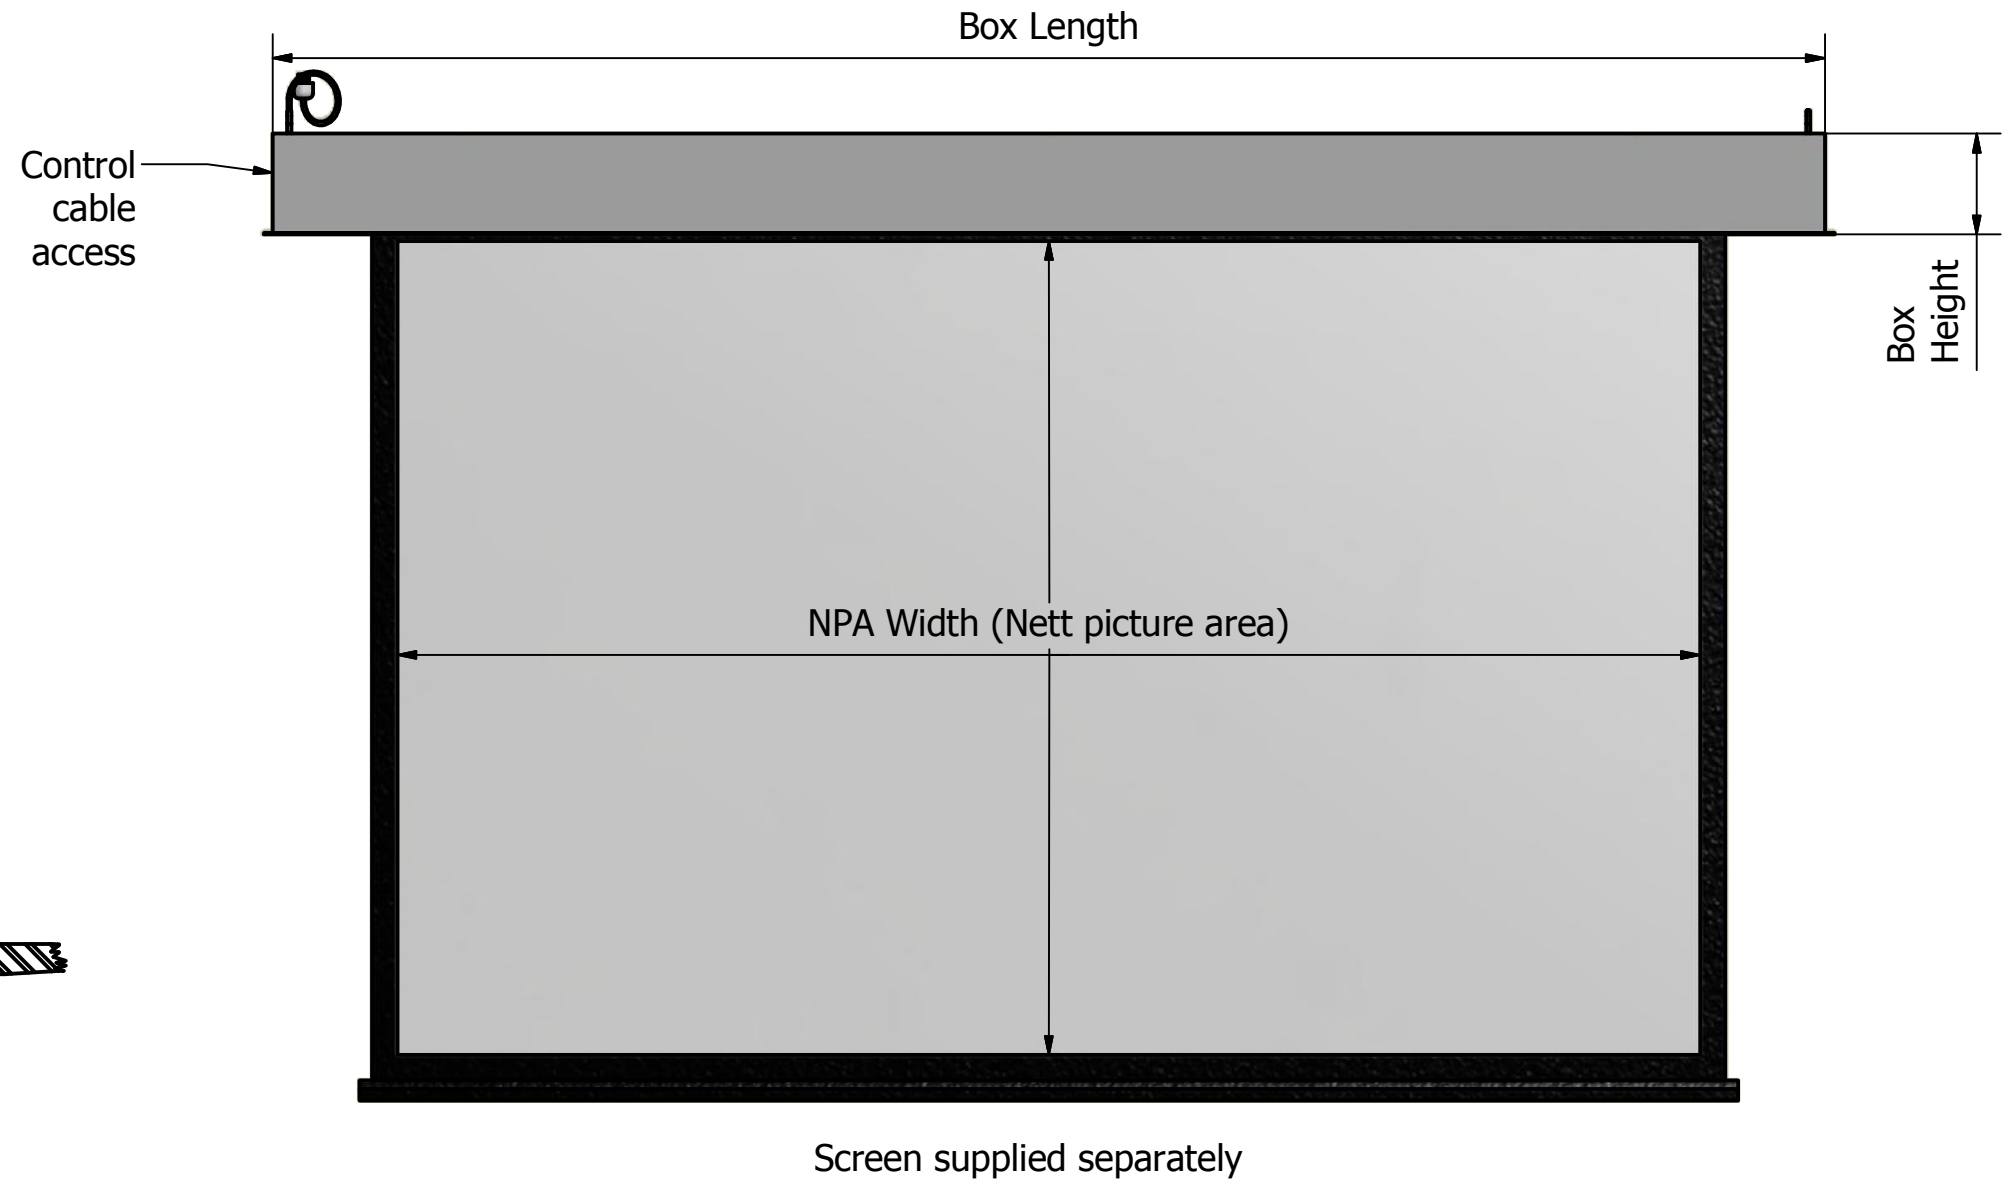

**AVAILABLE AT
DIGITAL CINEMA**

Manufacturing tolerance +/- 5mm
All dimensions are in (mm)
Always allow for removal of screen for servicing.

 Ph: 612 4869 2100 Email: info@screeentechnics.com.au <small>The Concept, Design and Details in this drawing are the property of Screen Technics Pty Ltd with whom the copyright resides. They may not be reproduced without written permission of Screen Technics Pty Ltd.</small>	ViewMaster Pro Screen Box Type 2			
	Date 4/08/2016	Part Number VB45xxxxx-2	Rev 2	Sheet 1 / 2

PRODUCT FEATURES

- Description:** In-Ceiling installation with power junction and brackets system.
- Box:** E0 MDF Construction with fully painted Low VOC 2 pack white underside & ceiling edge covers for easy install. Custom colours available.
- Screen:** Suitable only for ViewMaster Pro Range of Screens.
- Installation:** Utilising 5/16" threaded holes with either brooker rod or eye bolts to suitable structure.
- Brackets:** Utilises brackets supplied with ViewMaster Pro Screen.
- Sizes:** As shown - Custom Sizes & Formats available upon request.

ViewMaster Pro Screen Box Type 2

Item No	Inch Diagonal	Image Size mm	Format	Box Length mm	Box Height mm	Box Depth mm	Weight Kg
VB4512019-2	120"	1830 x 2440	Video 4:3	2935	200	235	46
VB4513019-2	130"	1980 x 2640	Video 4:3	3135	200	235	49
VB4514019-2R	140"	2135 x 2845	Video 4:3	3520	200	235	52
VB4515019-2R	150"	2285 x 3050	Video 4:3	3740	200	235	56
VB4512029-2	120"	1495 x 2655	HDTV 16:9	3150	200	235	48
VB4513029-2	130"	1615 x 2880	HDTV 16:9	3375	200	235	51
VB4514029-2R	140"	1740 x 3100	HDTV 16:9	3730	200	235	57
VB4515029-2R	150"	1865 x 3320	HDTV 16:9	3960	200	235	62
VB4512069-2	120"	1615 x 2585	16:10	3080	200	235	48
VB4513069-2	130"	1750 x 2800	16:10	3295	200	235	51
VB4514069-2R	140"	1885 x 3015	16:10	3660	200	235	57
VB4515069-2R	150"	2020 x 3230	16:10	3890	200	235	62

Captive Nut Positions
Ø5/16 Whitworth

Manufacturing tolerance +/- 5mm
 All dimensions are in (mm)
 Always allow for removal of screen for servicing.