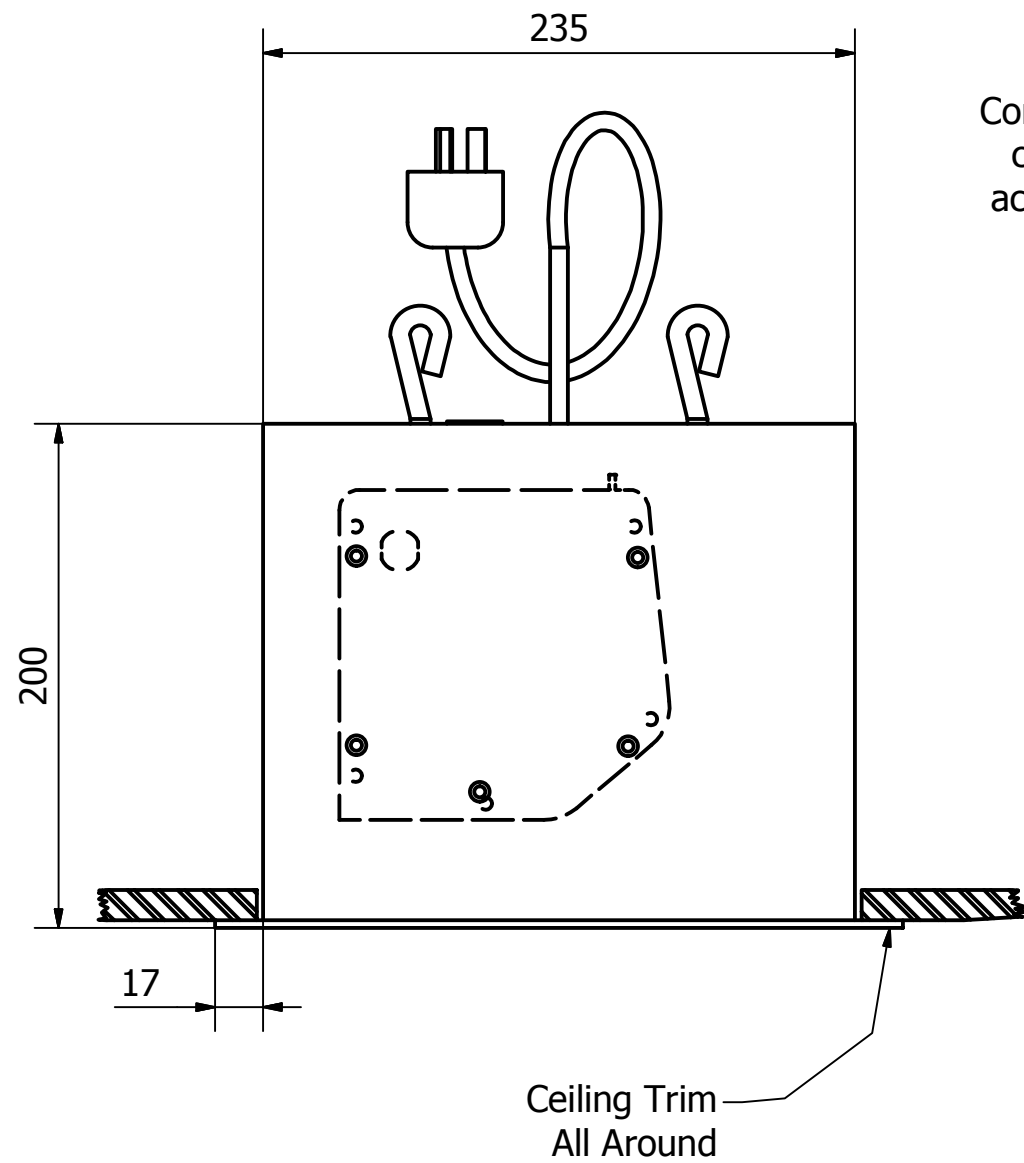

**AVAILABLE AT
DIGITAL CINEMA**

Manufacturing tolerance +/- 5mm
All dimensions are in (mm)
Always allow for removal of screen for servicing.

 Ph: 612 4869 2100 Email: info@screeentechnics.com.au <small>The Concept, Design and Details in this drawing are the property of Screen Technics Pty Ltd with whom the copyright resides. They may not be reproduced without written permission of Screen Technics Pty Ltd.</small>	ViewMaster Pro Screen Box Type 2			
	Date 4/08/2016	Part Number VB45xxxxx-2	Rev 2	Sheet 1 / 2

PRODUCT FEATURES

- Description:** In-Ceiling installation with power junction and brackets system.
- Box:** E0 MDF Construction with fully painted Low VOC 2 pack white underside & ceiling edge covers for easy install. Custom colours available.
- Screen:** Suitable only for ViewMaster Pro Range of Screens.
- Installation:** Utilising 5/16" threaded holes with either brooker rod or eye bolts to suitable structure.
- Brackets:** Utilises brackets supplied with ViewMaster Pro Screen.
- Sizes:** As shown - Custom Sizes & Formats available upon request.

ViewMaster Pro Screen Box Type 2

Item No	Inch Diagonal	Image Size mm	Format	Box Length mm	Box Height mm	Box Depth mm	Weight Kg
VB4512019-2	120"	1830 x 2440	Video 4:3	2935	200	235	46
VB4513019-2	130"	1980 x 2640	Video 4:3	3135	200	235	49
VB4514019-2R	140"	2135 x 2845	Video 4:3	3520	200	235	52
VB4515019-2R	150"	2285 x 3050	Video 4:3	3740	200	235	56
VB4512029-2	120"	1495 x 2655	HDTV 16:9	3150	200	235	48
VB4513029-2	130"	1615 x 2880	HDTV 16:9	3375	200	235	51
VB4514029-2R	140"	1740 x 3100	HDTV 16:9	3730	200	235	57
VB4515029-2R	150"	1865 x 3320	HDTV 16:9	3960	200	235	62
VB4512069-2	120"	1615 x 2585	16:10	3080	200	235	48
VB4513069-2	130"	1750 x 2800	16:10	3295	200	235	51
VB4514069-2R	140"	1885 x 3015	16:10	3660	200	235	57
VB4515069-2R	150"	2020 x 3230	16:10	3890	200	235	62

Captive Nut Positions
Ø5/16 Whitworth

Manufacturing tolerance +/- 5mm
 All dimensions are in (mm)
 Always allow for removal of screen for servicing.