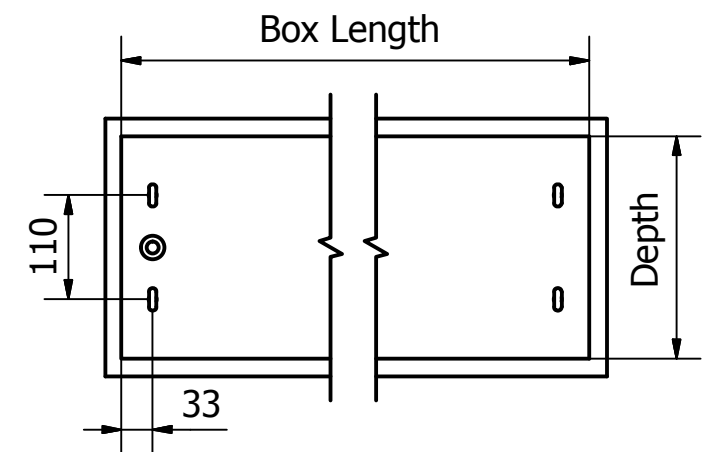

**AVAILABLE AT
DIGITAL CINEMA**

Manufacturing tolerance +/- 5mm
All dimensions are in (mm)
Always allow for removal of screen for servicing.

 Ph: 612 4869 2100 Email: info@screeentechnics.com.au <small>The Concept, Design and Details in this drawing are the property of Screen Technics Pty Ltd with whom the copyright resides. They may not be reproduced without written permission of Screen Technics Pty Ltd.</small>	ViewMaster Pro Screen Box Type 2			
	Date 4/08/2016	Part Number VB45xxxxx-2	Rev 2	Sheet 1 / 2

PRODUCT FEATURES

- Description:** In-Ceiling installation with power junction and brackets system.
- Box:** E0 MDF Construction with fully painted Low VOC 2 pack white underside & ceiling edge covers for easy install. Custom colours available.
- Screen:** Suitable only for ViewMaster Pro Range of Screens.
- Installation:** Utilising 5/16" threaded holes with either brooker rod or eye bolts to suitable structure.
- Brackets:** Utilises brackets supplied with ViewMaster Pro Screen.
- Sizes:** As shown - Custom Sizes & Formats available upon request.

ViewMaster Pro Screen Box Type 2

Item No	Inch Diagonal	Image Size mm	Format	Box Length mm	Box Height mm	Box Depth mm	Weight Kg
VB4512019-2	120"	1830 x 2440	Video 4:3	2935	200	235	46
VB4513019-2	130"	1980 x 2640	Video 4:3	3135	200	235	49
VB4514019-2R	140"	2135 x 2845	Video 4:3	3520	200	235	52
VB4515019-2R	150"	2285 x 3050	Video 4:3	3740	200	235	56
VB4512029-2	120"	1495 x 2655	HDTV 16:9	3150	200	235	48
VB4513029-2	130"	1615 x 2880	HDTV 16:9	3375	200	235	51
VB4514029-2R	140"	1740 x 3100	HDTV 16:9	3730	200	235	57
VB4515029-2R	150"	1865 x 3320	HDTV 16:9	3960	200	235	62
VB4512069-2	120"	1615 x 2585	16:10	3080	200	235	48
VB4513069-2	130"	1750 x 2800	16:10	3295	200	235	51
VB4514069-2R	140"	1885 x 3015	16:10	3660	200	235	57
VB4515069-2R	150"	2020 x 3230	16:10	3890	200	235	62

Captive Nut Positions
Ø5/16 Whitworth

Manufacturing tolerance +/- 5mm
 All dimensions are in (mm)
 Always allow for removal of screen for servicing.