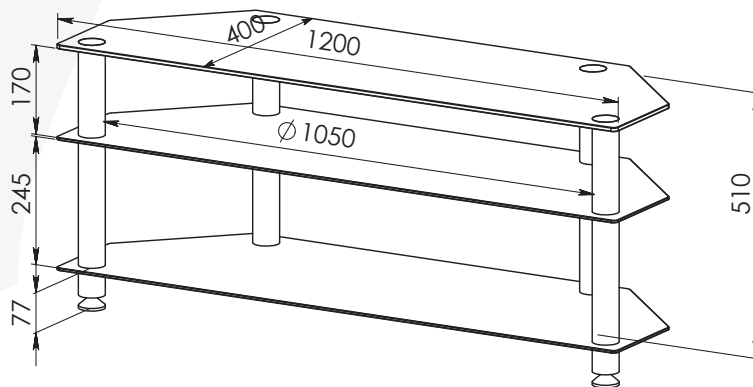

# TAURIS

Ready to be Assembled

Tempered Safety Glass

Max Weight  
Top 35Kgs / Shelf 10Kgs

ITEM CODE:

## ACE1200

1200W x 400D x 510H mm

Gloss Black Legs

Adjustable feet

1 Year Warranty

**DIGITAL  
CINEMA**

**AVAILABLE AT  
DIGITAL CINEMA**