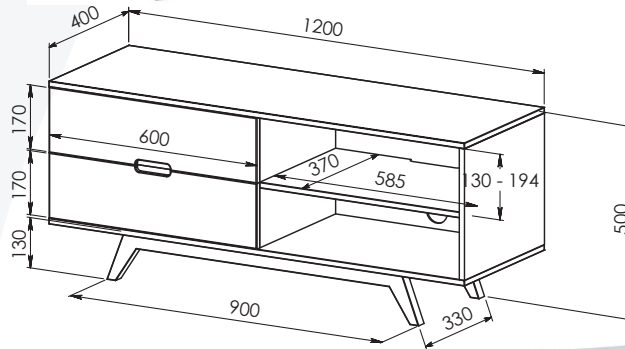

## NOVA1200WHT

1200W x 400D x 500H mm

2 X Drawers

2 x Open Shelves for Component Storage

White European look with White Drawer Fronts and Solid wood legs

1 Year Warranty

1200WHT

1500WHT