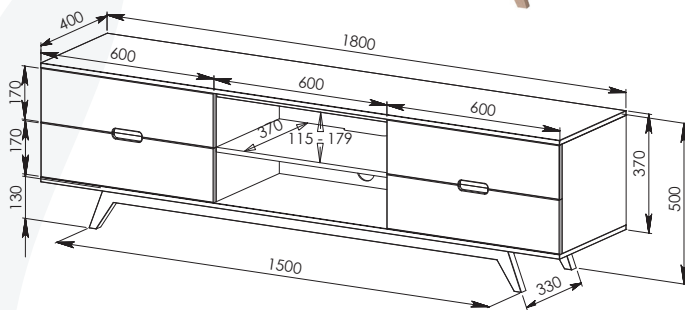

NOVA 1800 ETU

TAURIS

Ready to be Assembled

Cable Management System

Max Weight
Top 40Kgs / Other 25Kgs

Anti-Tip Strapping

ITEM CODE:

NOVA1800GREY

1800W x 400D x 500H mm

4 X Drawers

2 x Open Shelves for Component Storage

Oak European look with Dark Grey Drawer Fronts and Solid wood legs

1 Year Warranty

1200GREY

1500GREY

1800GREY