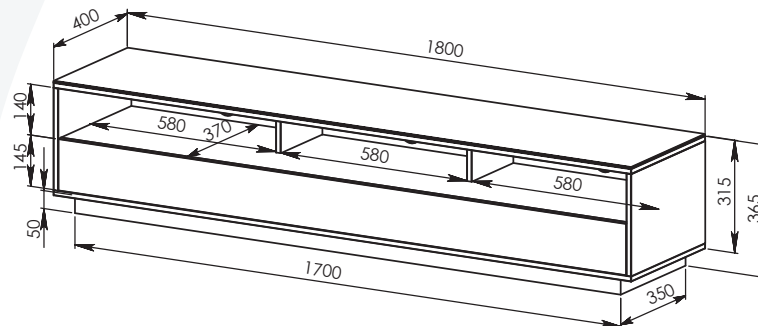

www.rvm.com.au

DISTRIBUTED BY RVM AUSTRALIA t: (08) 9417 9944 e: sales@rvm.com.au