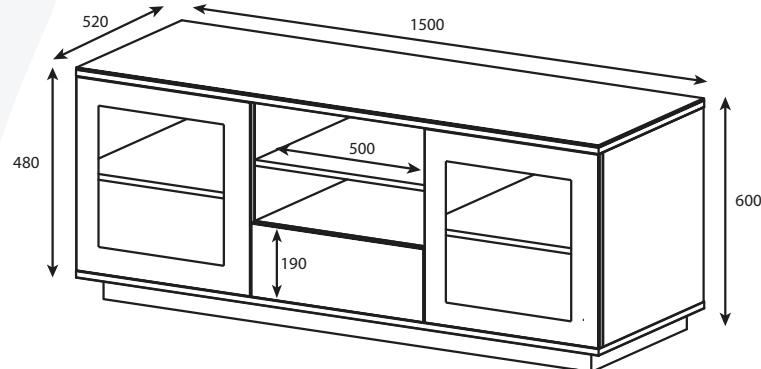

## TITAN1500BLK

1500W x 520D x 600H mm

Semi Gloss Finish

Tempered Safety Glass

1 Glass Front Drawers

2 IR Friendly Doors

1 Year Warranty

**DIGITAL  
CINEMA**