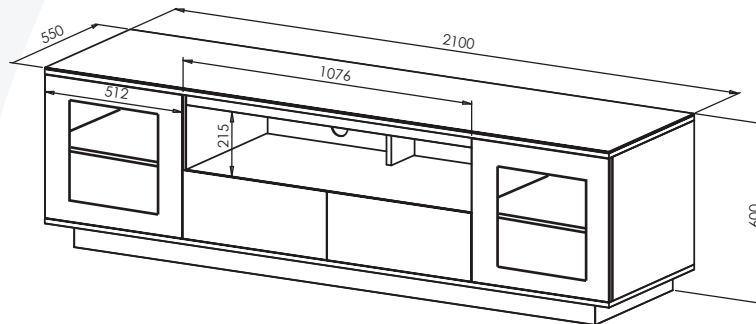

TITAN2100BLK

TAURIS

Ready to be Assembled

Tempered Safety Glass

Cable Management System

IR Friendly

Max Weight
Top 65Kgs / Shelf 30Kgs

ITEM CODE:

TITAN2100BLK

2100W x 550D x 600H mm

Semi Gloss Finish

Tempered Safety Glass

2 Glass Front Drawers

2 IR Friendly Doors

1 Year Warranty

**DIGITAL
CINEMA**