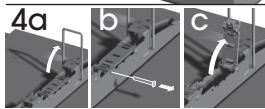

More information on: www.vogels.com

MOUNT_PFW4410-4610_V01