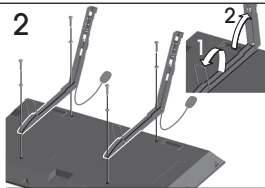

More information on: www.vogels.com

MOUNT_PFW4410-4610_V01