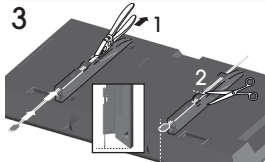

More information on: www.vogels.com

MOUNT_PFW4410-4610_V01