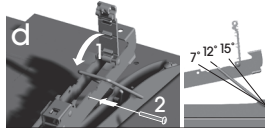

More information on: www.vogels.com

MOUNT_PFW4410-4610_V01