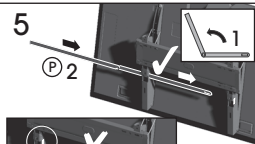

More information on: www.vogels.com

MOUNT_PFW4410-4610_V01