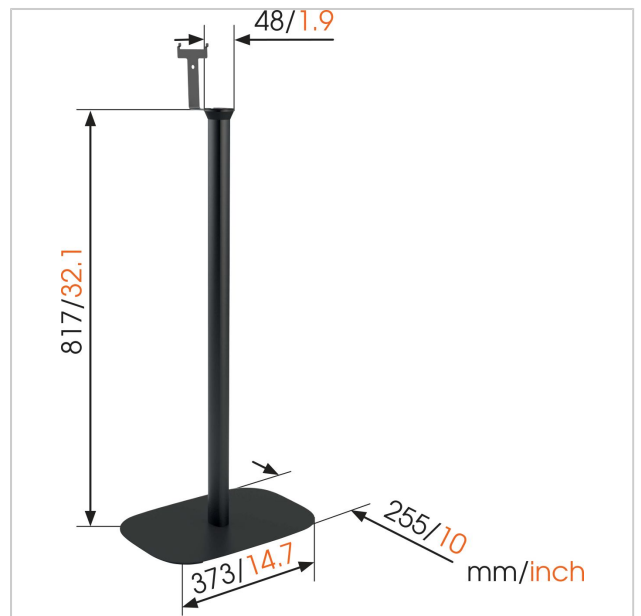

DIGITAL
CINEMA

AVAILABLE AT
DIGITAL CINEMA

SOUND 4303 Speaker Stand for SONOS PLAY:3 (black)

Article number (SKU)
Colour

8153030
Black

Key Benefits

- Can be positioned horizontally or vertically
- Integrated extension power cord
- Perfect listening position anywhere in the room

Get more out of your Sonos Play:3

Integrate your Sonos Play:3 speaker seamlessly into your interior design by placing it on a Vogel's SOUND 4303 floor stand. With a height of 82 cm, the floor stand raises your speaker to ear level when you're seated - which is where speakers sound best. Your speaker can be mounted horizontally or vertically to create the perfect Sonos listening position anywhere in the room. The Vogel's floor stand provides secure support for your Sonos Play:3 and comes in black or white to match the colour of your speaker. Installation is easy, thanks to a pre-assembled speaker interface and integrated extension power cord.

Place your speaker where it sounds best

With the Vogel's floor stand, you get the flexibility to create the perfect listening position for your Sonos Play:3 - anywhere in the room. Do you want to mount your speakers up high and out of the way? Then take a look at the Vogel's wall mount for Sonos Play:3. Vogel's speaker wall mounts and floor stands are also available for Sonos One & Play:1 speakers.

Product type number	SOUND 4303
Article number (SKU)	8153030
Colour	Black
EAN single box	8712285329821
Height	817
Width	373
Depth	255
TÜV certified	Yes
Guarantee	5 years
Max. weight load (kg)	3
Product group	Speaker stand
Speaker brand	Sonos
Speaker models	Sonos PLAY:3
Awards	Goed Industrieel Ontwerp Award 2015
Product line	SOUND