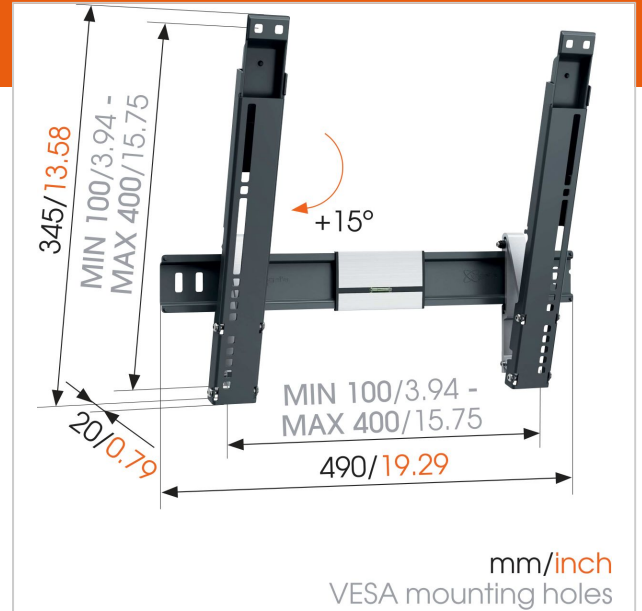

THIN 415 ExtraThin Tilting TV Wall Mount

Article number (SKU)
Colour

8394150
Black

Key Benefits

- Mount your TV only 2 cm from the wall
- Tilt (up to 15°) to avoid reflections
- Use the app and mark the first drilling hole easily!
- Install your mount perfectly level: spirit level included!

Thin TV bracket with tilting function

The THIN 415 tilting TV bracket has a maximum weight capacity of 18 kg. The THIN 415 is suitable for virtually any model of TV, from 26" to 55" (66-140 cm). The maximum tilt angle is 15°, the distance from the wall is 20 mm. After installation the wall mount is barely noticeable.

The ideal mounting solution if you have limited space

By mounting your TV a little higher on the wall and tilting it a few degrees, you maintain an optimal view. With no annoying reflections. A THIN wall bracket is the perfect solution for small rooms and bedrooms. With an extra-thin THIN fixed TV wall bracket you can mount your TV just 20 mm from the wall. Virtually invisible after installation.

THIN 415 ExtraThin Tilting TV Wall Mount

www.vogels.com

VOGEL'S HOLDING BV 2019 (c) All rights reserved.
Subject to printing errors, technical and price amendments.
Date: 2019-02-13

Specifications

Product type number	THIN 415
Article number (SKU)	8394150
Colour	Black
EAN single box	8712285334900
Product size	M
TÜV certified	Yes
Tilt	Tilt up to 15°
Guarantee	Lifetime
Min. screen size (inch)	26
Max. screen size (inch)	55
Max. weight load (kg)	18
Min. hole pattern	100mm x 100mm
Max. hole pattern	400mm x 400mm
Max. bolt size	M8
Max. height of interface (mm)	345
Max. width of interface (mm)	490
Min. distance to the wall (mm)	20
Product group	Tv mount tilt
Spirit level included	True
Universal or fixed hole pattern	Universal
What's in the box	<ul style="list-style-type: none"> • Mounting instructions • Spirit level • TV mounting kit • Wall mount • Wall mounting kit
Product line	THIN